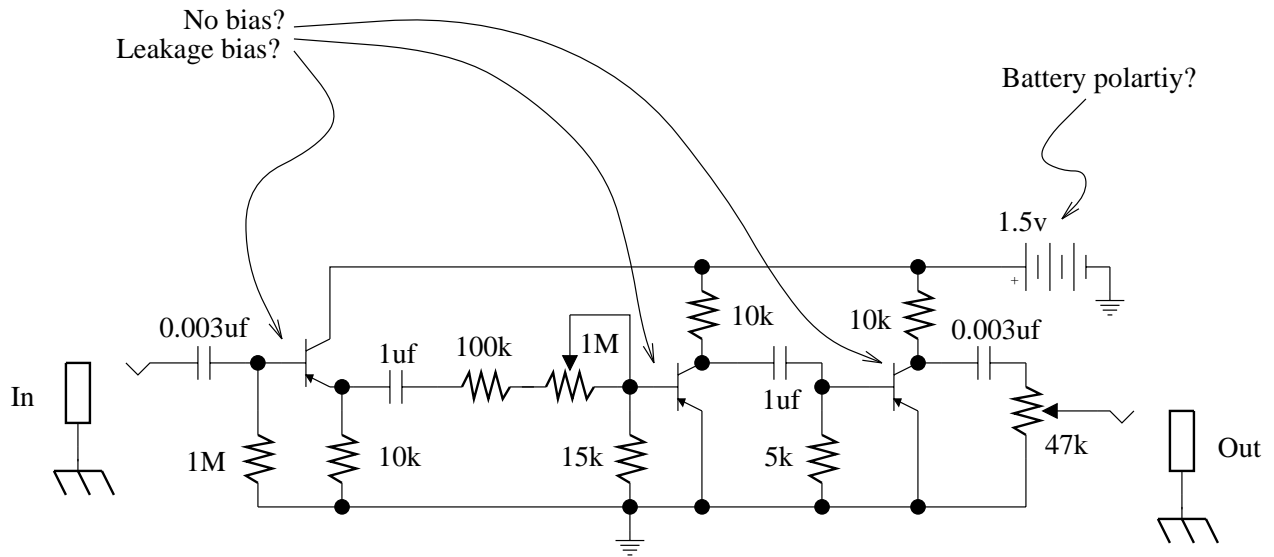

Olson New Sound

 = 2SB175

Runs on one 1.5v battery!