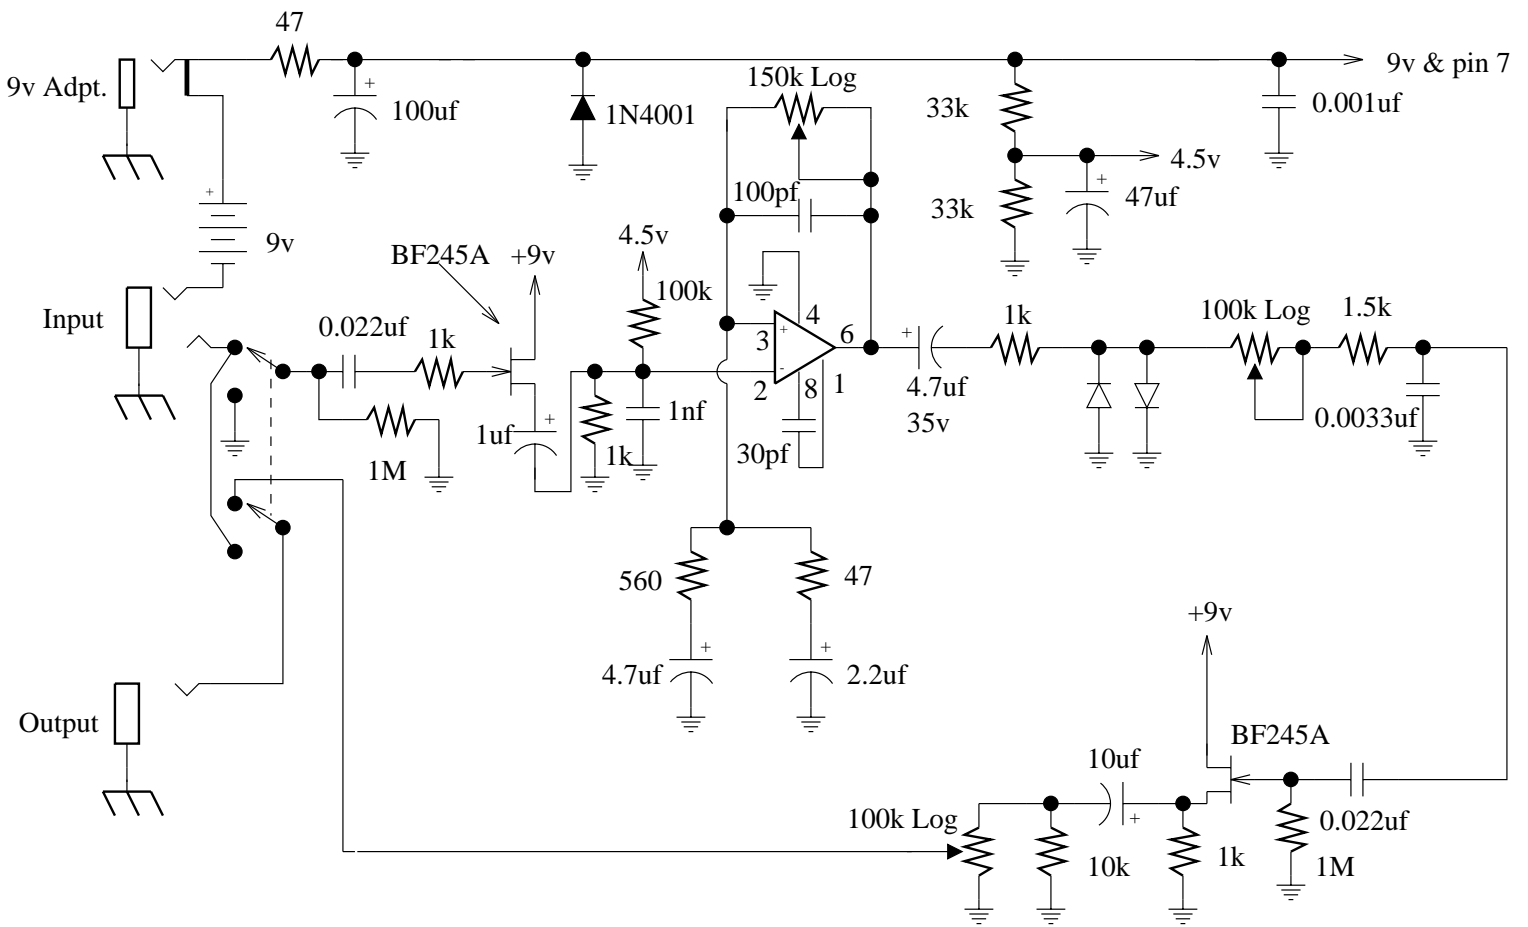

# ProCo Rat Distortion

IC = LM308

Diodes = 1N4148