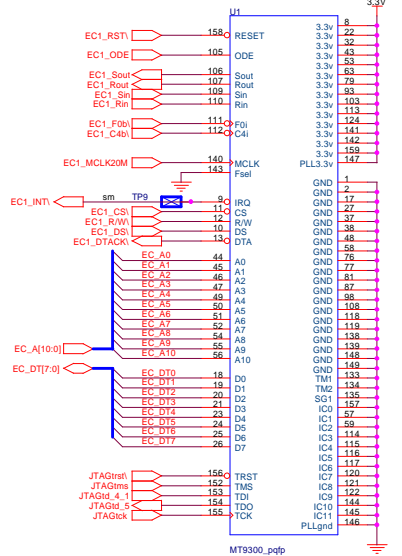

Letter	Zone	Description	Date	By	Approved
A		RELEASED FOR PRODUCTION			

CON60_M_ST_8x13mm_sm
BCM-1000 J2 - MSRA-2000 J12

CON60_M_ST_8x13mm_sm

Board Info (SM)

TitleBlockNotel

dsec1000

Nortel Networks
4000 Veterans Memorial Highway
Bohemia, NY 11716