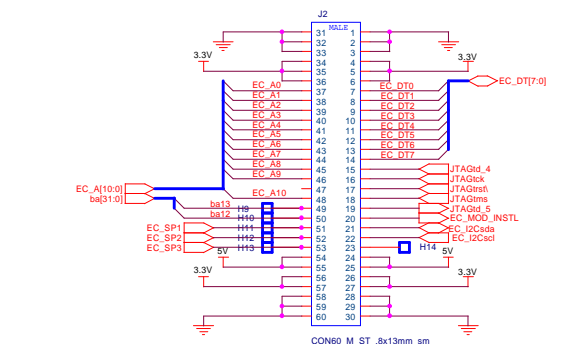

Letter	Zone	Description	Date	By	Approved
A		RELEASED FOR PRODUCTION			

CON60_M_ST_8x13mm_sm
BCM-1000 J2 - MSRA-2000 J12

CON60_M_ST_8x13mm_sm

Board Info (SM)

TitleBlockNotel

dsec1000

Nortel Networks
4000 Veterans Memorial Highway
Bohemia, NY 11716