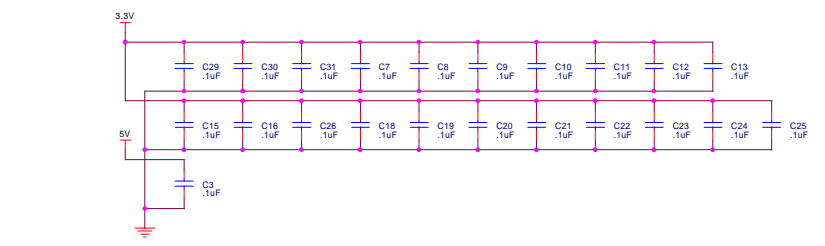

Letter	Zone	Description	Date	By	Approved
A		RELEASED FOR PRODUCTION			

CON60_M_ST_8x13mm_sm
BCM-1000 J2 - MSRA-2000 J12

CON60_M_ST_8x13mm_sm

Board Info (SM)

TitleBlockNotel

dsec1000

Nortel Networks
4000 Veterans Memorial Highway
Bohemia, NY 11716