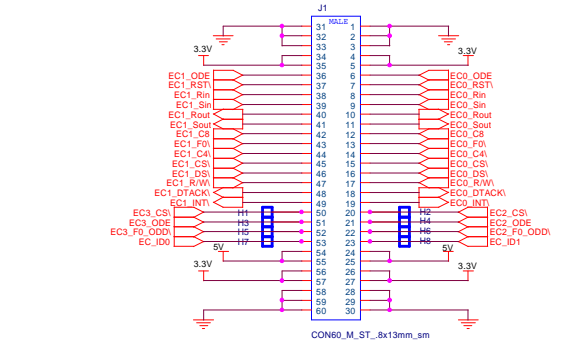

Letter	Zone	Description	Date	By	Approved
A		RELEASED FOR PRODUCTION			

CON60_M_ST_8x13mm_sm
BCM-1000 J2 - MSRA-2000 J12

CON60_M_ST_8x13mm_sm

Board Info (SM)

TitleBlockNotel

dsec1000

Nortel Networks
4000 Veterans Memorial Highway
Bohemia, NY 11716