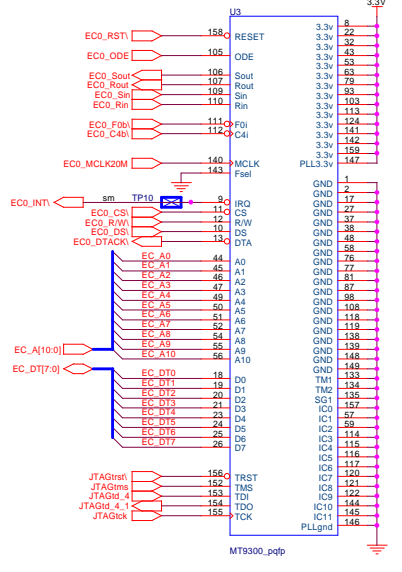

Letter	Zone	Description	Date	By	Approved
A		RELEASED FOR PRODUCTION			

CON60_M_ST_8x13mm_sm
BCM-1000 J2 - MSRA-2000 J12

CON60_M_ST_8x13mm_sm

Board Info (SM)

TitleBlockNotel

dsec1000

Nortel Networks
4000 Veterans Memorial Highway
Bohemia, NY 11716