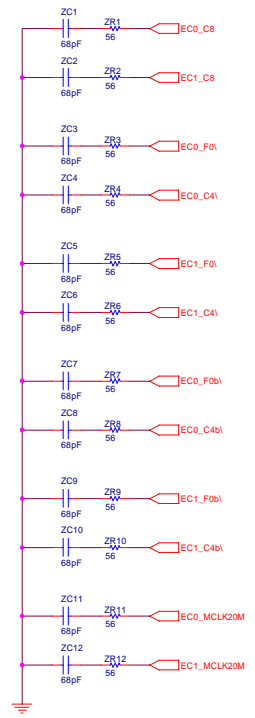

Letter	Zone	Description	Date	By	Approved
A		RELEASED FOR PRODUCTION			

CON60_M_ST_8x13mm_sm
BCM-1000 J2 - MSRA-2000 J12

CON60_M_ST_8x13mm_sm

Board Info (SM)

TitleBlockNotel

dsec1000

Nortel Networks
4000 Veterans Memorial Highway
Bohemia, NY 11716

APPROVED:

File: **DSEC1000**

Size: Document Number: 6196486

Date: Friday, March 09, 2001 Sheet 1 of 1

Document File Name: F:\WORK\DESIGNS\DSEC1000\DRAWING\REV\dSEC1000.DSN