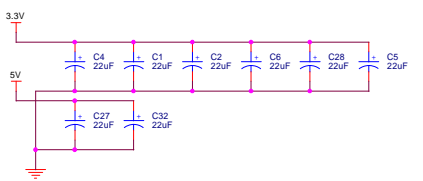

Letter	Zone	Description	Date	By	Approved
A		RELEASED FOR PRODUCTION			

CON60_M_ST_8x13mm_sm
BCM-1000 J2 - MSRA-2000 J12

CON60_M_ST_8x13mm_sm

Board Info (SM)

TitleBlockNotel

dsec1000

Nortel Networks
4000 Veterans Memorial Highway
Bohemia, NY 11716