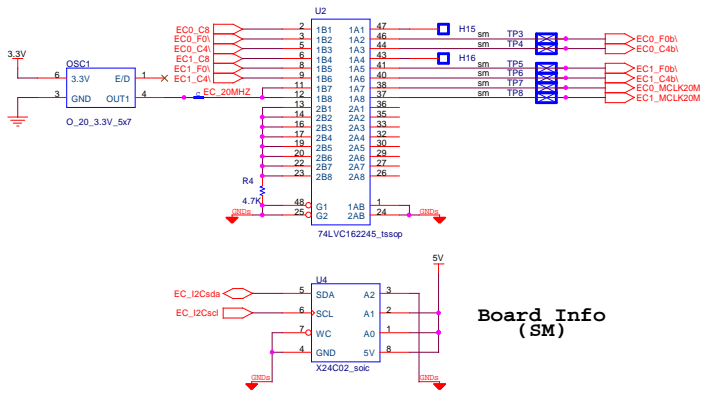

Letter	Zone	Description	Date	By	Approved
A		RELEASED FOR PRODUCTION			

CON60_M_ST_8x13mm_sm
BCM-1000 J2 - MSRA-2000 J12

CON60_M_ST_8x13mm_sm

Board Info (SM)

TitleBlockNotel

dsec1000

Nortel Networks
4000 Veterans Memorial Highway
Bohemia, NY 11716