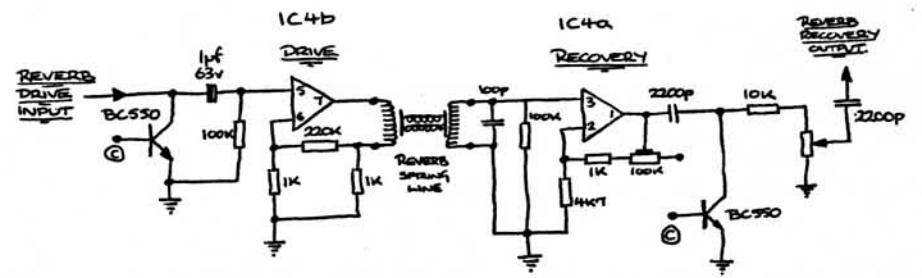

**VOX DUAL 100 PREAMP**  
**AF80**  
 ALL RESISTORS 1/4 WATT CARBON U.O.S.

Vox Venue Dual 100 Pre-Amp