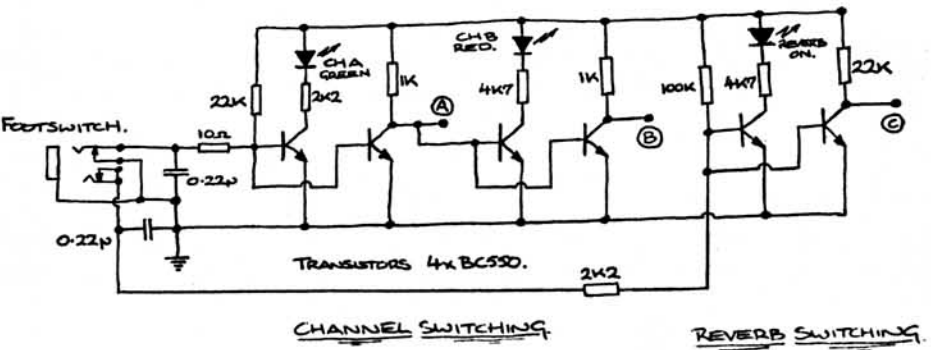

**VOX DUAL 100 PREAMP**  
**AF80**  
 ALL RESISTORS 1/4 WATT CARBON U.O.S.

Vox Venue Dual 100 Pre-Amp