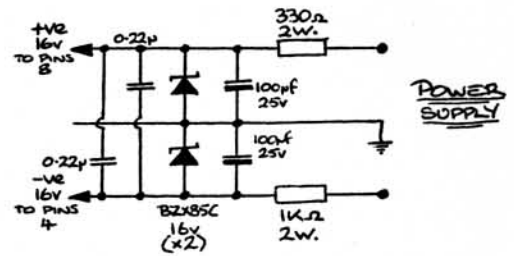

**VOX DUAL 100 PREAMP**  
**AF80**  
 ALL RESISTORS 1/4 WATT CARBON U.O.S.

Vox Venue Dual 100 Pre-Amp