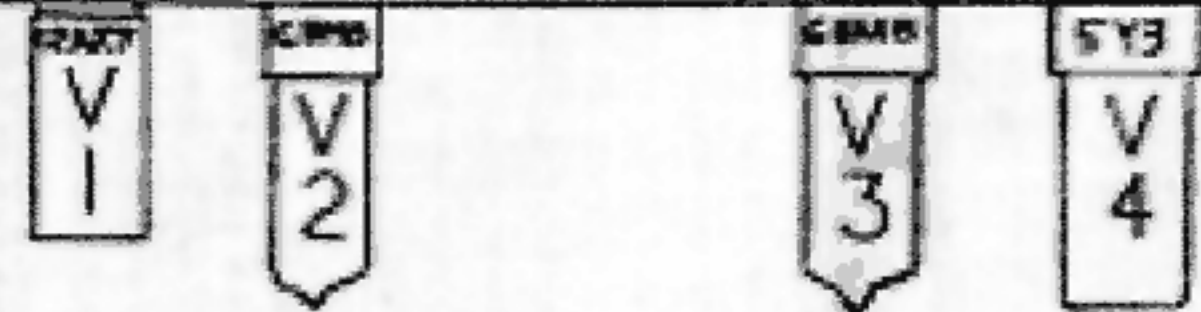

TUBE PLACEMENT

GA-8T

VOLTAGE CHART *

NO.	TUBE TYPE	PIN 1	PIN 2	PIN 3	PIN 4	PIN 6	PIN 7	PIN 8	PIN 9
1	12AX7	130	0	1	—	130	0	1	—
2	6BM8	48	19	0	—	255	245	48	155
3	6BM8	0	19	0	—	255	245	15	65
4	5Y3	—	—	280	280	—	—	270	—