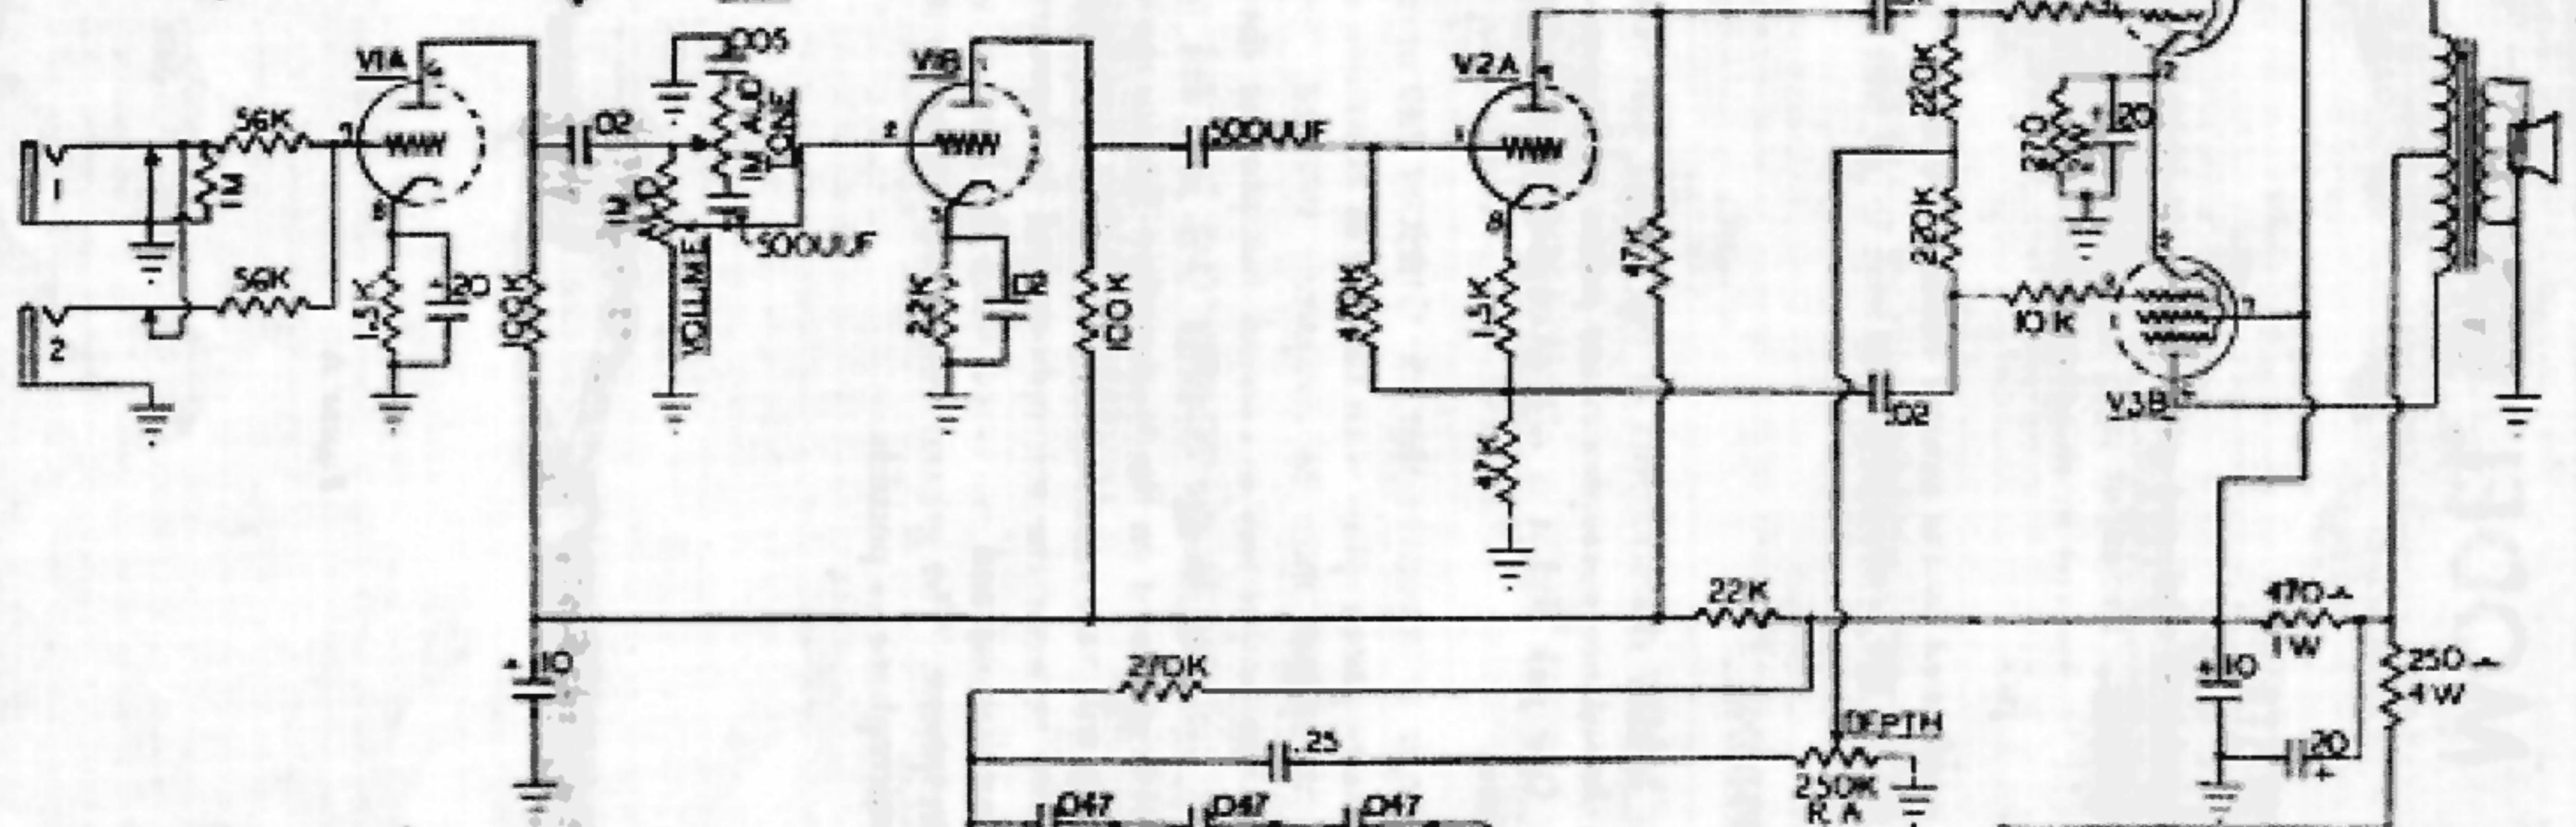

TUBE PLACEMENT

GA-8T

VOLTAGE CHART *

NO.	TUBE TYPE	PIN 1	PIN 2	PIN 3	PIN 4	PIN 6	PIN 7	PIN 8	PIN 9
1	12AX7	130	0	1	—	130	0	1	—
2	6BM8	48	19	0	—	255	245	48	155
3	6BM8	0	19	0	—	255	245	15	65
4	5Y3	—	—	280	280	—	—	270	—