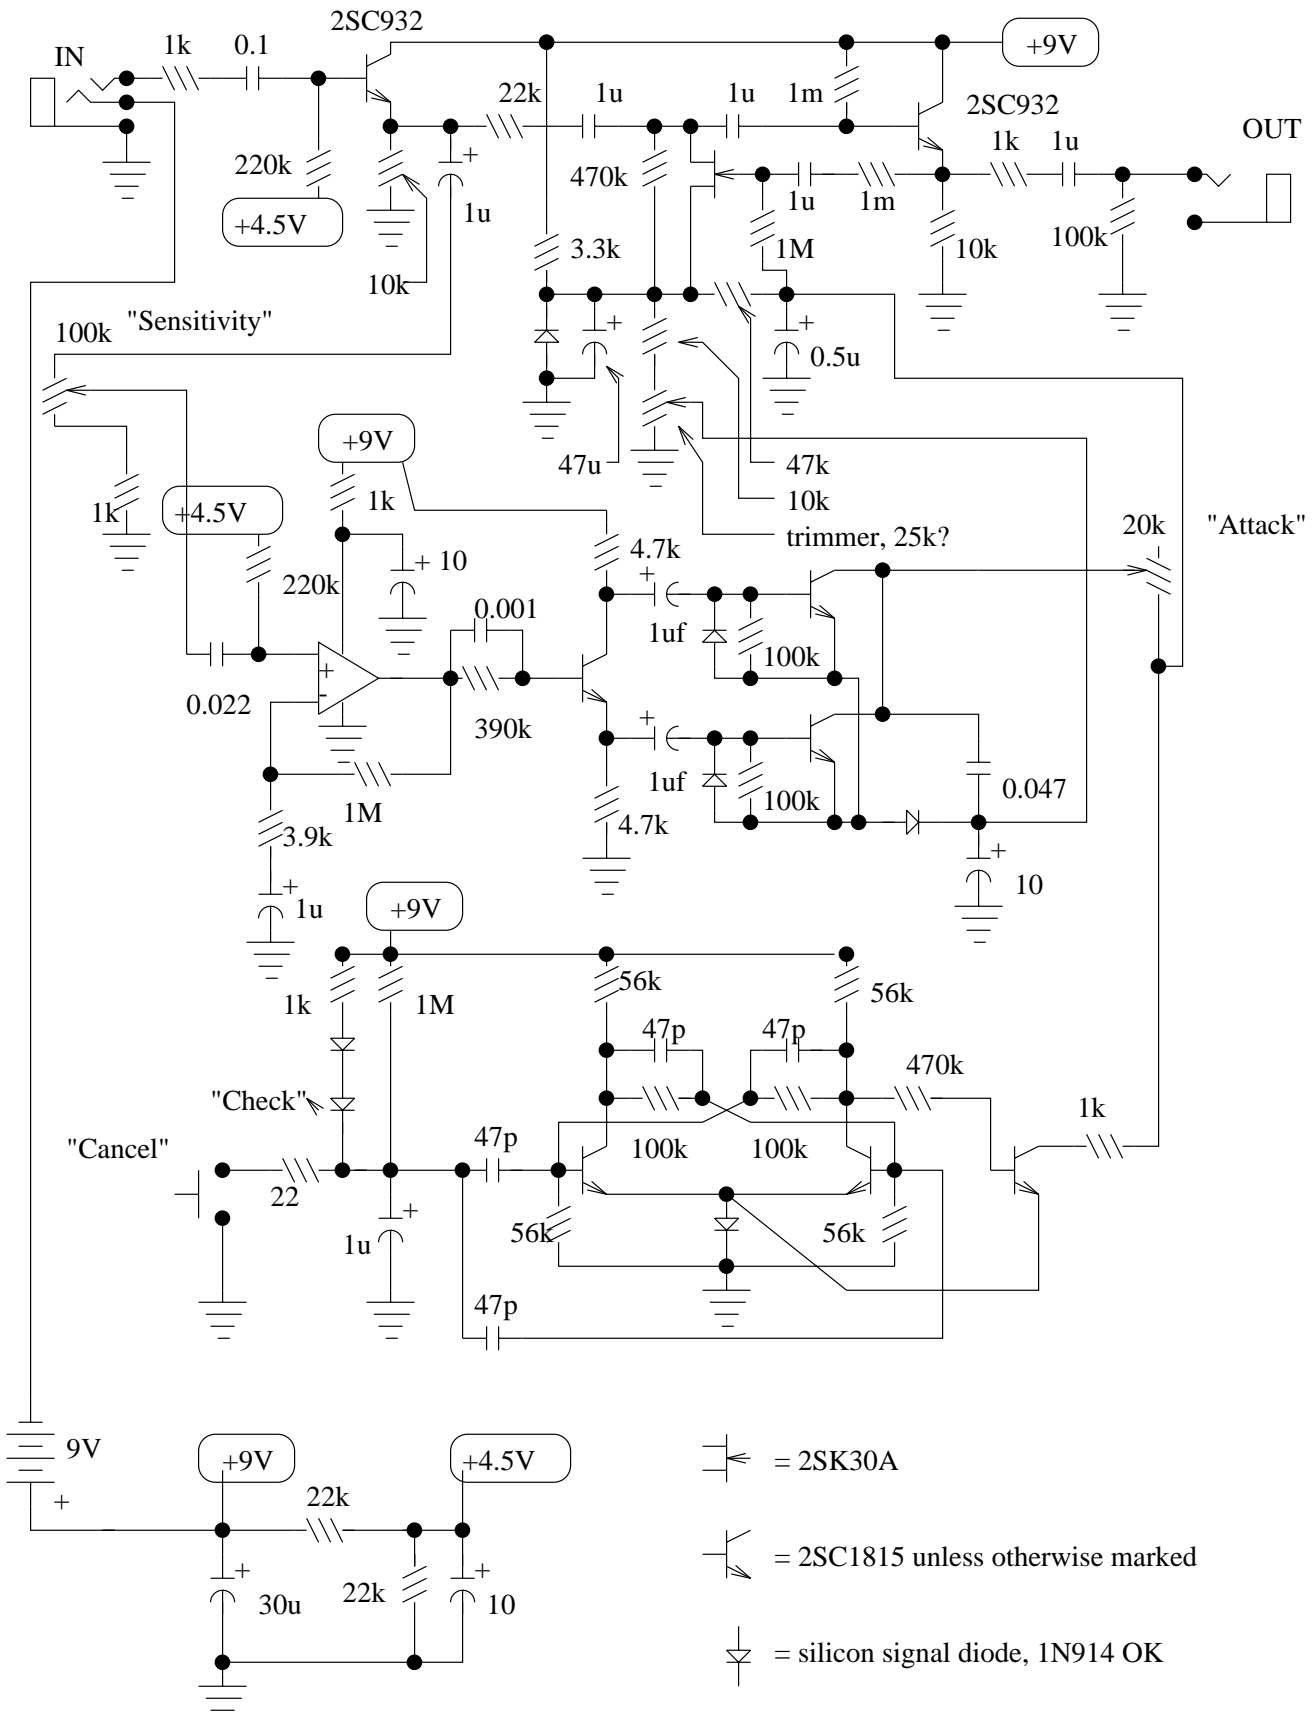

BOSS Slow Gear SG-1 Attack Delay

The SG-1 is an attack delay unit. A struck note is at first inaudible, then fades up, similar to a reversed tape recording.